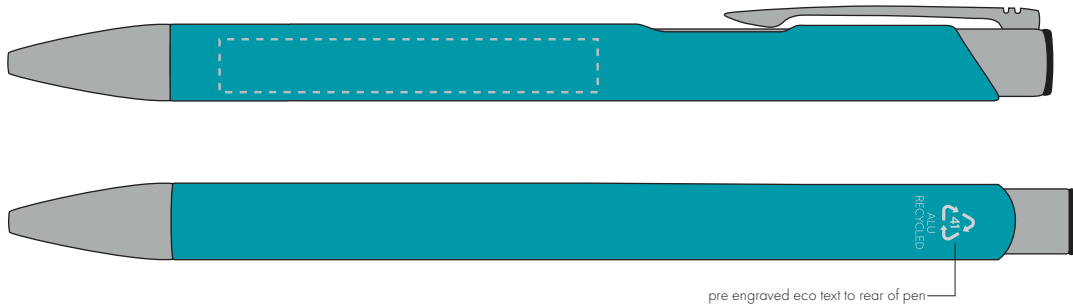

Your Ref:
Our Ref:

Quantity:
Version: 1

Product Code: TPC982001
Product Colour: TEAL

PRINTING CONCERNS:

We stock this item in the following colours

PANTONE REFERENCE(S)

- Colour 1
- Colour 2
- Colour 3
- Colour 4

ARTWORK SCALE 100%

ARTWORK SCALE 100%
Side Print Area:
50mm x 7mm

pre engraved eco text to rear of pen

Product Image for visualisation
- colours may vary

The dashed line is to demonstrate print area and will not appear on your printed item